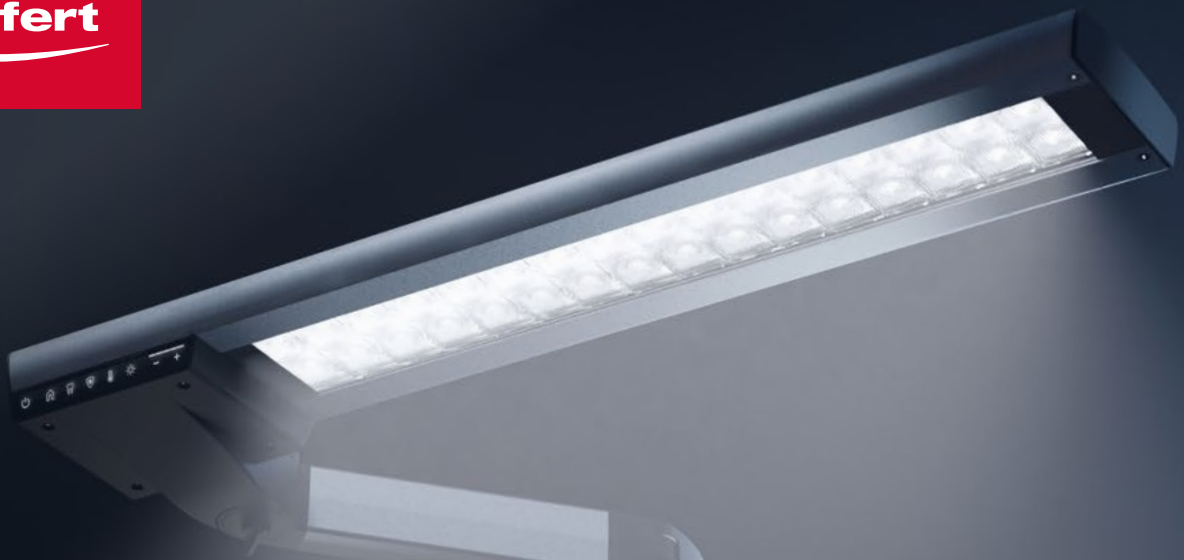

Renfert

LIGHT 1

Dental work light

LIGHT 1, table attachment
Art. No. 25000600

16 500 kr

LIGHT 1, wall mounting
Art. No. 25000700

14 500 kr

**Light years
ahead**

Table clamp LIGHT 1

Art. No. 25000510

1 298 kr