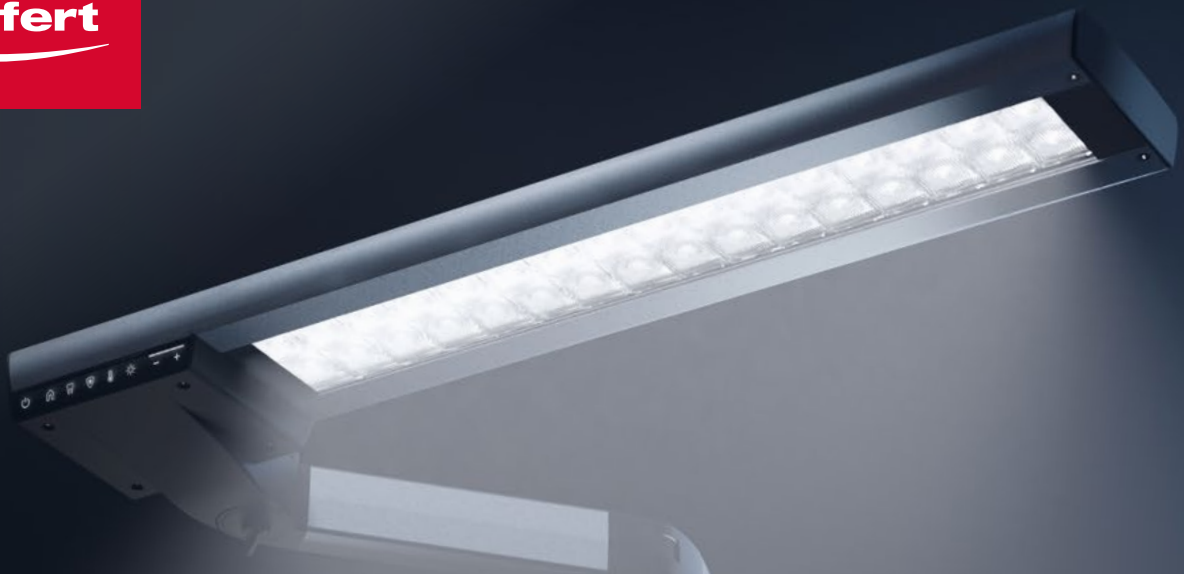

Renfert

LIGHT 1

Dental work light

LIGHT 1, table attachment
Art. No. 25000600

14 600 kr

LIGHT 1, wall mounting
Art. No. 25000700

12 900 kr

**Light years
ahead**

Table clamp LIGHT 1

Art. No. 25000510

1 150 kr