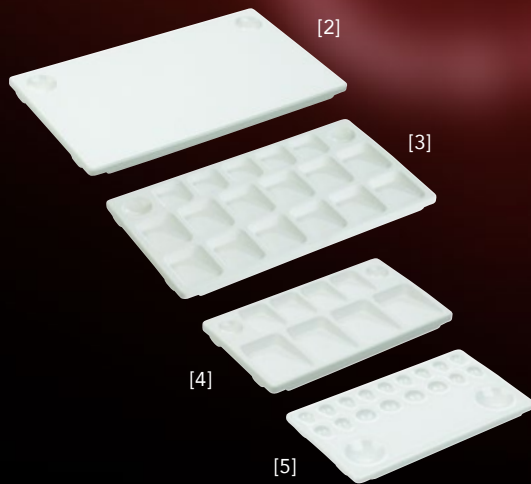

Bionic hair brushes + lay:art mixing trays = a perfect team

lay:art Mixing trays including housing

[1]

[2]

[3]

[4]

[5]

[1] lay:art crystal aqua s	1 piece, incl. housing	10432000	1 590 kr
[2] lay:art tropic xl	1 piece, incl. housing	10440000	1 790 kr
[3] lay:art tropic pro xl	1 piece, incl. housing	10450000	1 890 kr
[4] lay:art tropic pro s	1 piece, incl. housing	10451000	1 290 kr
[5] lay:art color	1 piece, incl. housing	10470000	890 kr