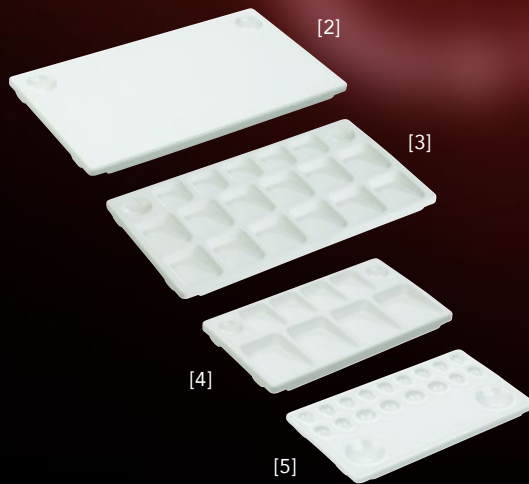

[2]

[3]

[4]

[5]

[1] lay:art crystal aqua s	1 piece, incl. housing	10432000	1 160 kr
[2] lay:art tropic xl	1 piece, incl. housing	10440000	1 305 kr
[3] lay:art tropic pro xl	1 piece, incl. housing	10450000	1 380 kr
[4] lay:art tropic pro s	1 piece, incl. housing	10451000	940 kr
[5] lay:art color	1 piece, incl. housing	10470000	650 kr

Kontakt Forstec, distributøren af Renfert-produkter, for at bestille. Ordre over en nettoværdi på 2 000 kr leveres gratis til Danmark. Undtagelsen er ordre indeholdende en eller flere af artiklerne gips, indstøbningssmasse, blæsesand, emballage med flydende produkt fra ti liter eller ekstra omfangsrigt produkt, da disse varer opkræves fragtomkostninger. Udstyrsprodukter pålægges normalt altid forsendelsesomkostninger. Alle priser er i DKK inklusive moms (medmindre andet er angivet). Der tages forbehold for slutsalg og eventuelle trykfejl. Tilbuddet er gyldigt fra 1. september 2024 til 18. december 2024. Forskellige tilbud og/eller kontraktpriser kan ikke kombineres.

FORSTEC DENTAL AB

Malmö Address Box 288, SE-201 22 Malmö, Sweden | Visit Ridspögatan 6, SE-213 77 Malmö, Sweden

Phone + 46 40 755 45 | OpenMill +46 40 31 75 45 | Support +46 10 500 61 90 | Service +46 40 755 40

Stockholm +46 8 611 55 45 | Forshaga +46 54 87 53 00

info@forstec.se | forstec.se